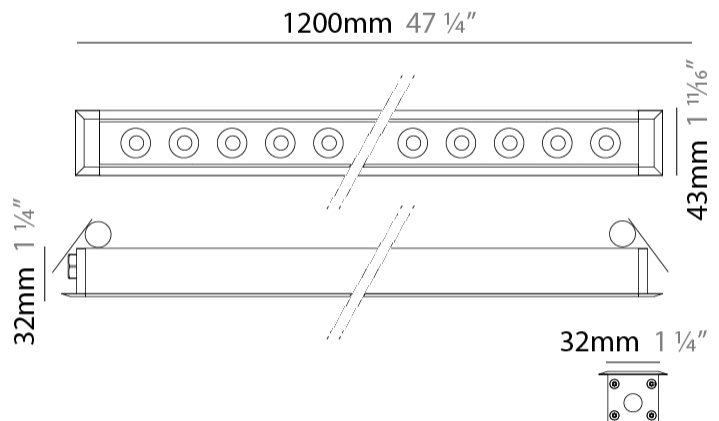

GENERAL

Series: Mini Corniche
Brand: Platek
Division: Exterior
Mounting Type: Recessed
Mounting Location: Ceiling
Subcategory: Downlight

PHYSICAL

Shape: Rectangle
Length (mm): 1220
Length (in): 48 ¹/₃₂
Width (mm): 43
Width (in): 1 ³/₄
Height (mm): 32
Height (in): 1 ¹/₄
Ceiling Thickness (mm): 2 - 13
Ceiling Thickness (in): 1/16 - 1/2
Light Distribution: Downlight
Weight (kg): 2.7
Weight (lbs): 5.9
Diffuser: Clear tempered glass
Gasket: Gore-Tex valve to prevent condensation
Fixture Material: Extruded Aluminum
Cut-out Measurements: 36mm / 1 7/16" x 1210mm / 47 5/8"

ELECTRICAL

Lamp Type: LED
Total Output Wattage (W): 40 / 20 (Dif) / 21 (Asy)
Driver Included: No
Driver Location: Remote
Driver Type: Constant Voltage - 120 / 277Vac
Input Voltage (V): 120
Output Voltage (V): 24
Upon Request: (Not included - see components [IP65 or higher enclosure to be supplied by others]) 0-10Vdc dimming / Phase dimming / Non-dimming 120/277Vac

LED

Number of LEDs: 36
Color Temperature (°K): 3000 / 4000
Max. Delivered Lumen (lm): 3000 / 3120
Nominal Lumen (lm): 5040 / 5220
CRI: >80 CRI
Lamp Life (hrs): 60000

OPTICAL

Optic°: 13 / 26 / 40 / ASY / DIF / ELL

RATINGS AND CERTIFICATIONS

Certified By: Certified for North American Standards
IP rating: IP65
IK Rating: IK07
Bug Rating: B3 U1 G1
Upon Request: Higher Maximum Ambient Temperature