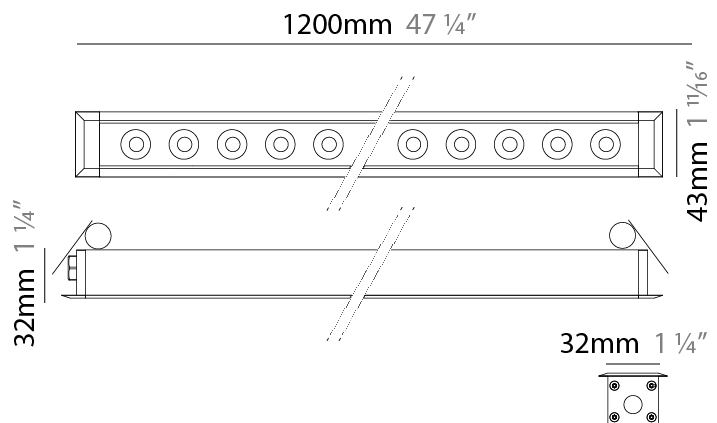

GENERAL

Series: Mini Corniche

Brand: Platek

Division: Exterior

Mounting Type: Recessed

Mounting Location: Ceiling

Subcategory: Downlight

PHYSICAL

Shape: Rectangle

Length (mm): 1220

Length (in): 48 1/32

Width (mm): 43

Width (in): 1 3/4

Height (mm): 32

Height (in): 1 1/4

Ceiling Thickness (mm): 2 - 13

Ceiling Thickness (in): 1/16 - 1/2

Light Distribution: Downlight

Weight (kg): 2.7

Weight (lbs): 5.9

Diffuser: Clear tempered glass

Gasket: Gore-Tex valve to prevent condensation

Fixture Finish: [BLK](#) / [WHI](#) / [GRY](#) / [COR](#) / [ANT](#) / [BRZ](#)

Fixture Material: Extruded Aluminum

Cut-out Measurements: 36mm / 1 7/16" x 1210mm / 47 5/8"

ELECTRICAL

Lamp Type: LED

Total Output Wattage (W): 46

Dimming: Bluetooth technology or DMX

Control Gear: DMX

Driver Included: No

Driver Location: Remote

Driver Type: Constant Current - Universal

Driver Class: Class 2

Input Voltage (V): 120 - 277

Constant Current (MA): 500

LED

Number of LEDs: 32

Color Temperature (°K): RGBW

CRI: >80 CRI

Lamp Life (hrs): 60000

Special LEDs offerings: RGBW

OPTICAL

Optic°: [26](#) / [40](#) / [ELL](#)

RATINGS AND CERTIFICATIONS

Certified By: Certified for North American Standards

IP rating: IP65

IK Rating: IK07

Bug Rating: B1 U0 G0

Upon Request: Higher Maximum Ambient Temperature