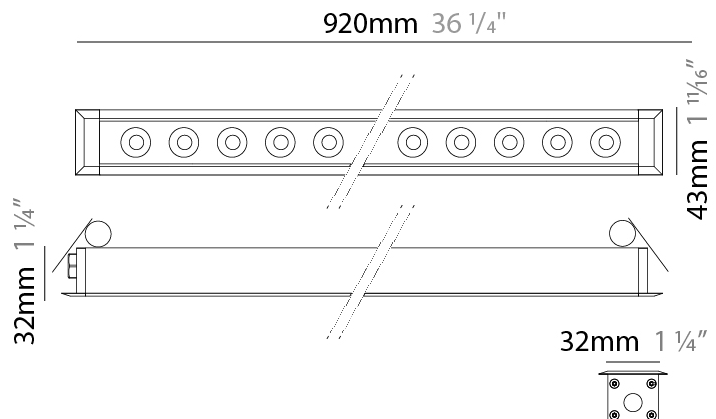

GENERAL

Series: Mini Corniche
Brand: Platek
Division: Exterior
Mounting Type: Recessed
Mounting Location: Ceiling
Subcategory: Downlight

PHYSICAL

Shape: Rectangle
Length (mm): 920
Length (in): 36 1/4
Width (mm): 43
Width (in): 1 5/8
Height (mm): 32
Height (in): 1 1/4
Ceiling Thickness (mm): 2 - 13
Ceiling Thickness (in): 1/16 - 1/2
Light Distribution: Downlight
Weight (kg): 2
Weight (lbs): 4.4
Diffuser: Clear tempered glass
Gasket: Gore-Tex valve to prevent condensation
Fixture Finish: [BLK](#) / [WHI](#) / [GRY](#) / [COR](#) / [ANT](#) / [BRZ](#)
Fixture Material: Extruded Aluminum
Cut-out Measurements: 36mm / 1 7/16" x 910mm / 35 13/16"

ELECTRICAL

Lamp Type: LED
Total Output Wattage (W): 35
Dimming: Bluetooth technology or DMX
Control Gear: DMX
Driver Included: No
Driver Location: Remote
Driver Type: Constant Current - Universal
Driver Class: Class 2
Input Voltage (V): 120 - 277
Constant Current (MA): 500

LED

Number of LEDs: 24
Color Temperature (°K): RGBW
CRI: >80 CRI
Lamp Life (hrs): 60000
Special LEDs offerings: RGBW

OPTICAL

Optic°: [26](#) / [40](#) / [ELL](#)

RATINGS AND CERTIFICATIONS

Certified By: Certified for North American Standards
IP rating: IP65
IK Rating: IK07
Bug Rating: B1 U0 G0
Upon Request: Higher Maximum Ambient Temperature