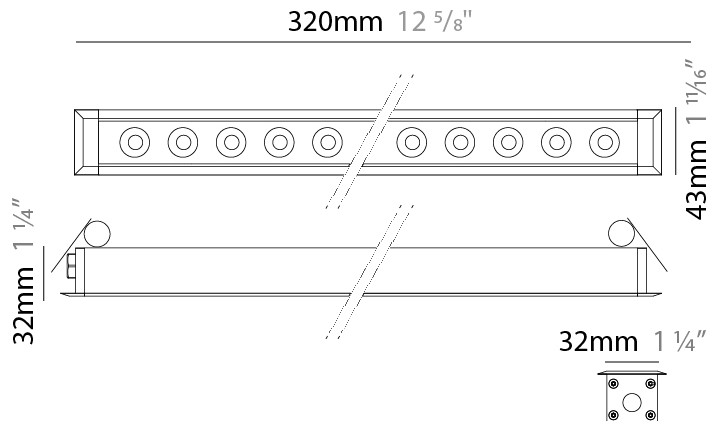

GENERAL

Series: Mini Corniche
Brand: Platek
Division: Exterior
Mounting Type: Recessed
Mounting Location: Ceiling
Subcategory: Downlight

PHYSICAL

Shape: Rectangle
Length (mm): 320
Length (in): 12 5/8
Width (mm): 43
Width (in): 1 7/8
Height (mm): 32
Height (in): 1 1/4
Ceiling Thickness (mm): 2 - 13
Ceiling Thickness (in): 1/16 - 1/2
Light Distribution: Downlight
Weight (kg): 0.8
Weight (lbs): 1.76
Diffuser: Clear tempered glass
Gasket: Gore-Tex valve to prevent condensation
Fixture Finish: BLK / WHI / GRY / COR / ANT / BRZ
Fixture Material: Extruded Aluminum
Cut-out Measurements: 36mm / 1 7/16" x 310mm / 12 3/16"

ELECTRICAL

Lamp Type: LED
Total Output Wattage (W): 9.5 / 5.5 / 6
Driver Included: No
Driver Location: Remote
Driver Type: Constant Voltage - 120 / 277Vac
Driver Class: Class 2
Input Voltage (V): 120 - 277
Output Voltage (V): 24
Upon Request: (Not included - see components [IP65 or higher enclosure to be supplied by others]) 0-10Vdc dimming / Phase dimming / Non-dimming 120/277Vac

LED

Number of LEDs: 9
Color Temperature (°K): 3000 / 4000
Max. Delivered Lumen (lm): 750 / 780
Nominal Lumen (lm): 1260 / 1305
CRI: >80 CRI
Lamp Life (hrs): 60000

OPTICAL

Optic°: 13 / 26 / 40 / ASY / DIF / ELL

RATINGS AND CERTIFICATIONS

Certified By: Certified for North American Standards
IP rating: IP65
IK Rating: IK07
Bug Rating: B1 U1 G0
Upon Request: Higher Maximum Ambient Temperature

PROJECT
TYPE
SPECIFIER
QUANTITY
DATE