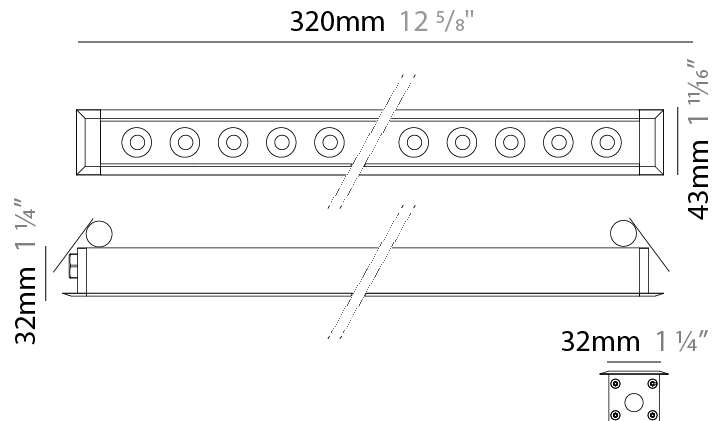

GENERAL

Series: Mini Corniche

Brand: Platek

Division: Exterior

Mounting Type: Recessed

Mounting Location: Ceiling

Subcategory: Downlight

PHYSICAL

Shape: Rectangle

Length (mm): 320

Length (in): 12 5/8

Width (mm): 43

Width (in): 1 7/8

Height (mm): 32

Height (in): 1 1/4

Ceiling Thickness (mm): 2 - 13

Ceiling Thickness (in): 1/16 - 1/2

Light Distribution: Downlight

Weight (kg): 0.8

Weight (lbs): 1.76

Diffuser: Clear tempered glass

Gasket: Gore-Tex valve to prevent condensation

Fixture Finish: [BLK](#) / [WHI](#) / [GRY](#) / [COR](#) / [ANT](#) / [BRZ](#)

Fixture Material: Extruded Aluminum

Cut-out Measurements: 36mm / 1 7/16" x 310mm / 12 3/16"

ELECTRICAL

Lamp Type: LED

Total Output Wattage (W): 11.5

Dimming: Bluetooth technology or DMX

Control Gear: DMX

Driver Included: No

Driver Location: Remote

Driver Type: Constant Current - Universal

Driver Class: Class 2

Input Voltage (V): 120 - 277

Constant Current (MA): 500

LED

Number of LEDs: 8

Color Temperature (°K): RGBW

CRI: >80 CRI

Lamp Life (hrs): 60000

Special LEDs offerings: RGBW

OPTICAL

Optic°: [26](#) / [40](#) / [ELL](#)

RATINGS AND CERTIFICATIONS

Certified By: Certified for North American Standards

IP rating: IP65

IK Rating: IK07

Bug Rating: B1 U0 G0

Upon Request: Higher Maximum Ambient Temperature